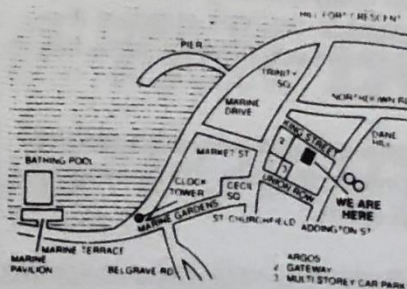

1. League Bowling during the evening costs as little as £1.25 per game
  2. Fully air conditioned lanes
  3. Kent's newest and most reliable pinspotters.
  4. 24 High scoring wooden lanes.
  5. Fully computerised scoring.
  6. Fully operational foot fouling detectors.
  7. Private parking
  8. Fully licensed lanes.
  9. Help on hand from friendly lane patrollers.
  10. 'League Players Pass' discounts.
2. If you would like any information on joining or forming a league:
   Please contact Sandra Griffin on the above number